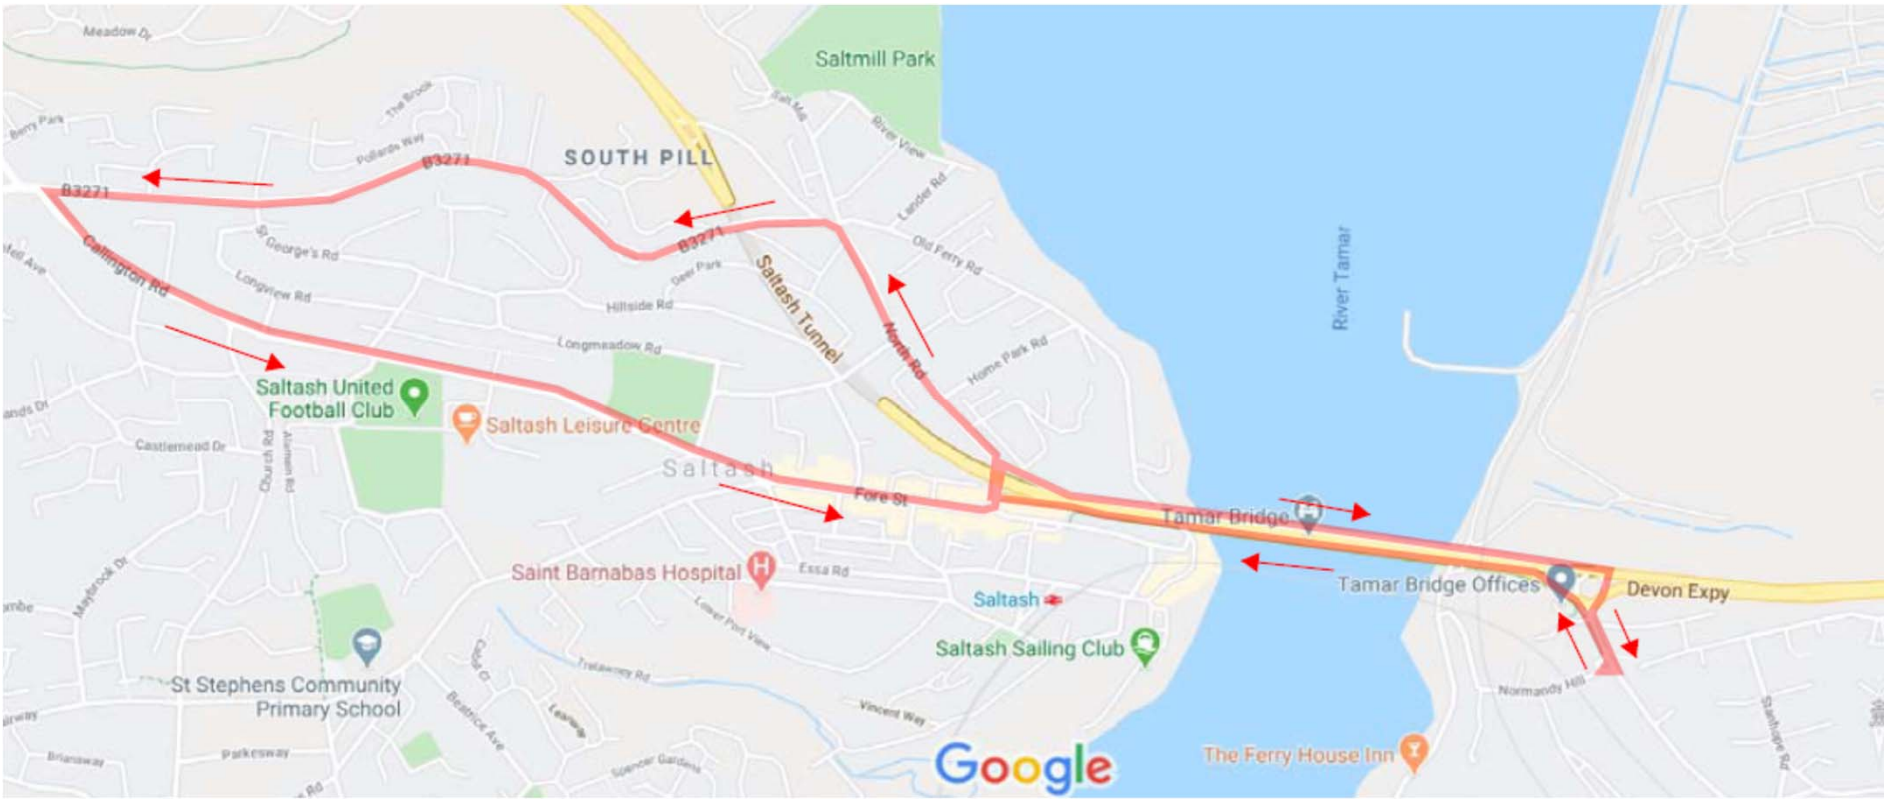

Tamar Bridge Shuttle Bus Service

Service	TB1	TB1	TB1	TB1	TB1	TB1	TB1	TB1	TB1	TB1	TB1	TB1	TB1	TB1	TB1	TB1	TB1	TB1	TB1	TB1	TB1	TB1						
Pemros Road Top	0030	0100	0130	0200	0300	0330	00	30	past each hour	until	0600	0615	0630	0645	00	15	30	45	past each hour	until	1900	1930	00	30	past each hour	until	2330	0000
Saltash North Road	0032	0102	0132	0202	0302	0332	02	32	past each hour	until	0602	0617	0632	0647	02	17	32	47	past each hour	until	1902	1932	02	32	past each hour	until	2332	0002
Callington Road Shops	0035	0105	0135	0205	0305	0335	05	35	past each hour	until	0606	0621	0636	0651	06	21	36	51	past each hour	until	1905	1935	05	35	past each hour	until	2335	0005
Saltash Fore Street Bottom	0038	0108	0138	0208	0308	0338	08	38	past each hour	until	0610	0625	0640	0655	10	25	40	55	past each hour	until	1908	1938	08	38	past each hour	until	2338	0008
Pemros Road Top	0040	0110	0140	0210	0310	0340	10	40	past each hour	until	0612	0627	0642	0657	12	27	42	57	past each hour	until	1910	1940	10	40	past each hour	until	2340	0010

Operating from 8:00 PM Tuesday 1st June 2021 for approximately 14 weeks

For more information, please contact our Customer Experience team on 01752 662 271